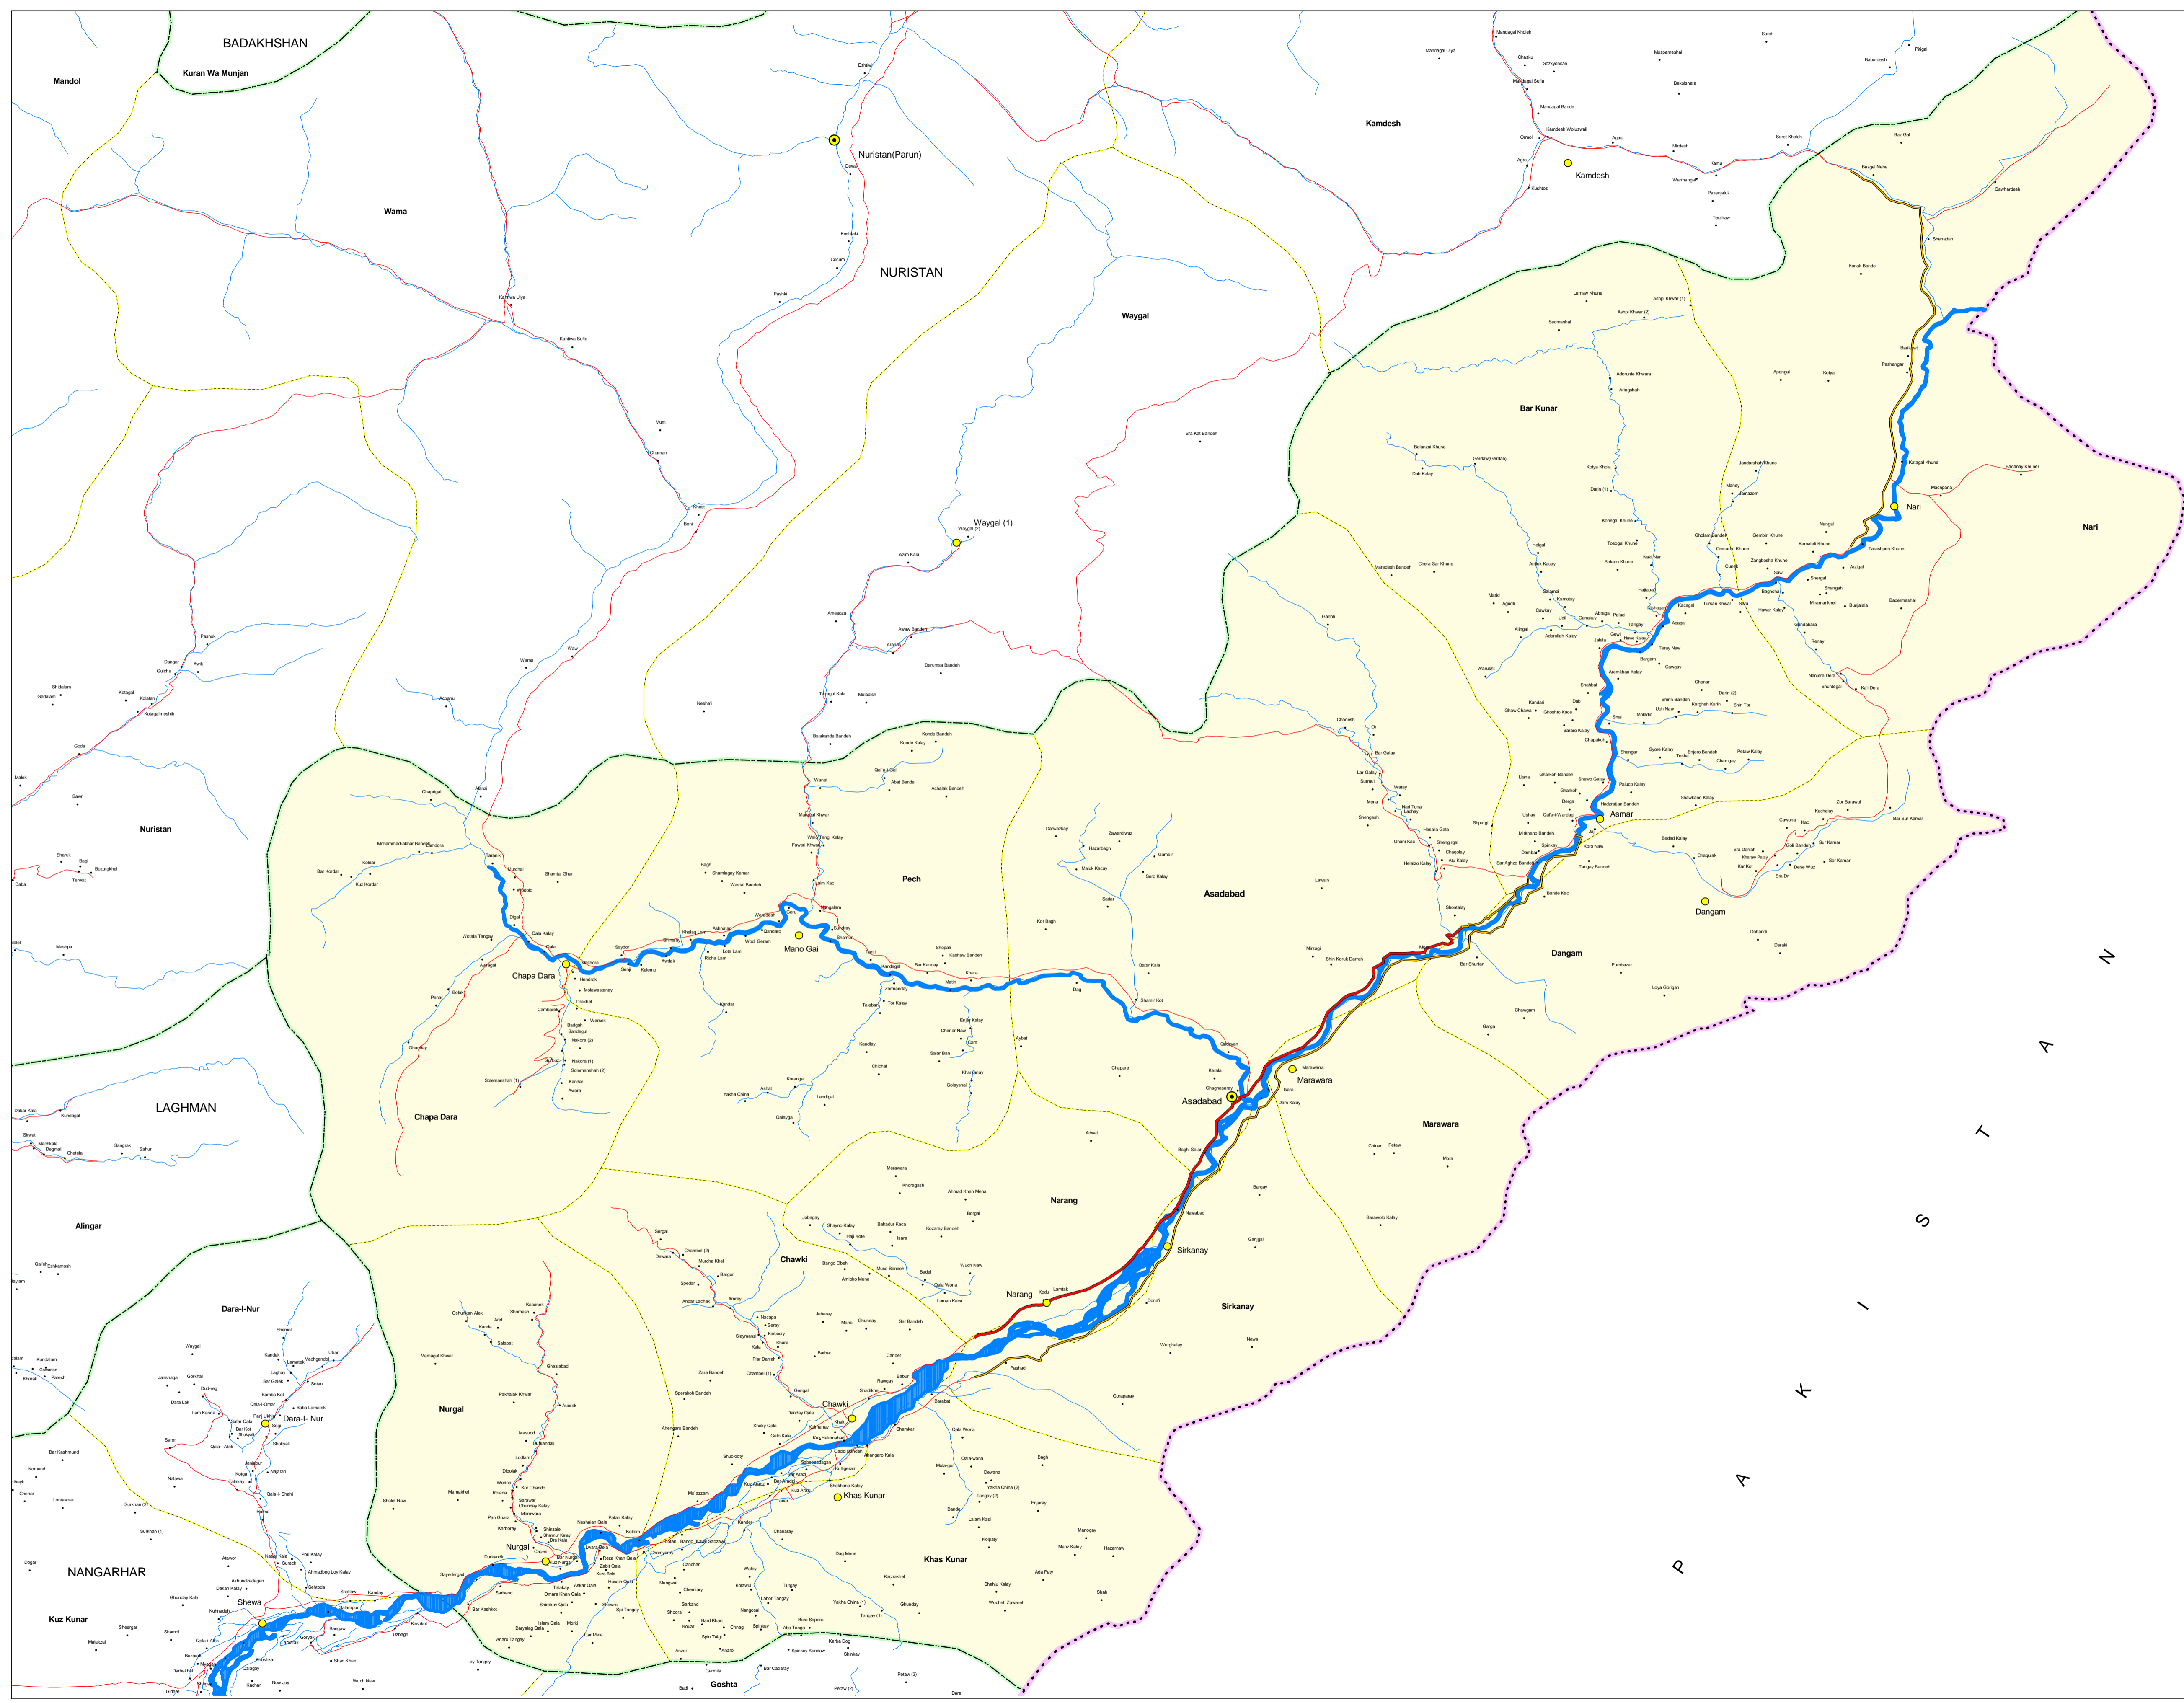

**AFGHANISTAN
KUNAR PROVINCE**

AIMS
Building Information Management Capacity

LEGEND

BOUNDARIES

- International
- Province
- District

ROADS

- All weather primary
- All weather secondary
- Track

RIVERS

- Main
- Stream
- Lake

SETTLEMENTS

- Capital
- Province Center
- District Center
- Village

Administrative boundaries are the 32 province 329 district model.

Note:
The boundaries and names on the maps do not imply official endorsement or acceptance by the United Nations. For further information contact AIMS.
Email: info@aims.org.af
<http://www.aims.org.af>
Print date: November 2003